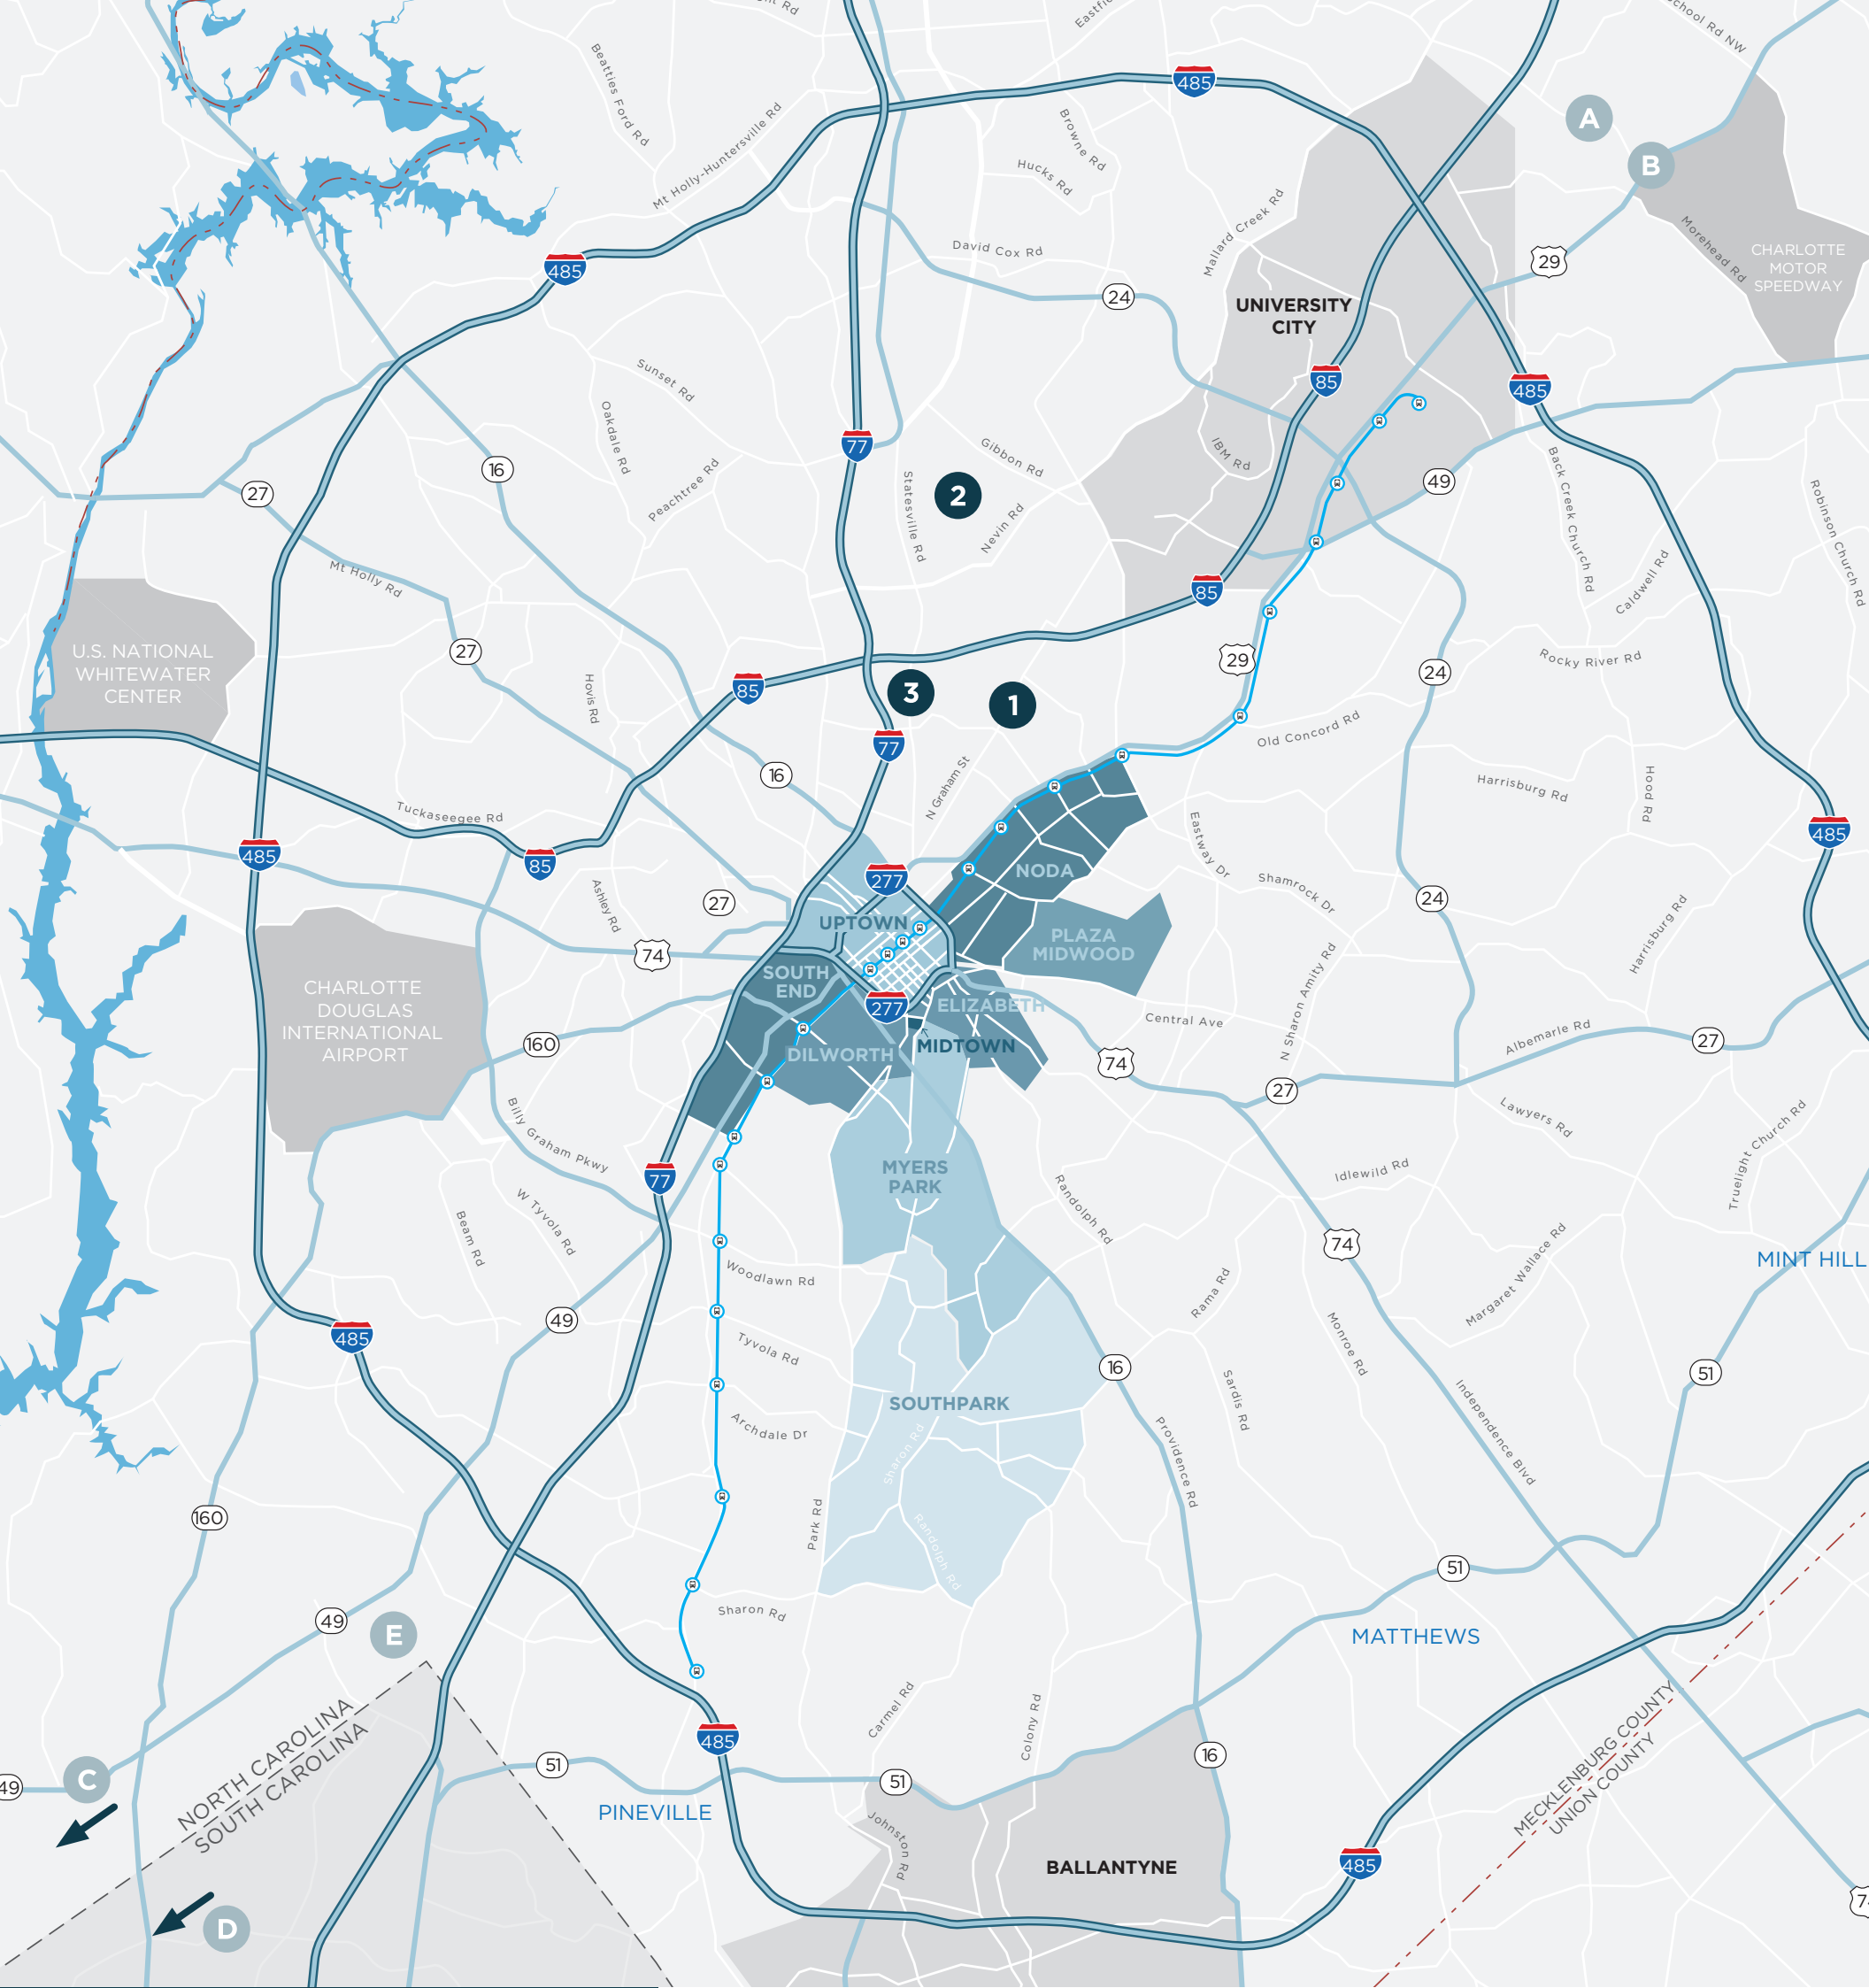

OVERSIZED VEHICLE PARKING

- 1** **3901 N. Graham St.**
Right Solution Trucks
rightsolutiontruck@outlook.com
704.502.6282
- 2** **3663 Trailer Dr.**
Store My Truck, Truck Stop
smtrabbab@gmail.com
678.631.7275
- 3** **3807 Statesville Ave.**
Pilot Travel Center #275
704.358.1006

RV CAMPING

- A** **5650 Sandusky Blvd., Concord**
Ver-El
info@verelrvpark.com
704.769.0248
Offers both bus & RV parking
- B** **6600 Bruton Smith Blvd., Concord**
Camping World Racing Resort
camping1@charlottemotorspeedway.com
704.455.4445
- C** **15222 South York Rd.**
McDowell Nature Preserve & Center
Park-admin@mecklenburgcountync.gov
980.314.1128
- D** **4490 Boatshore Park, Rock Hill**
Ebenezer Park
ebenezer.park@yorkcounty.gov
803.366.6620
Offers boating & RV parking
- E** **14609 Best Day Blvd.**
Carowinds – Camp Wilderness
carowinds.com/resorts
704.588.2600, Option #4